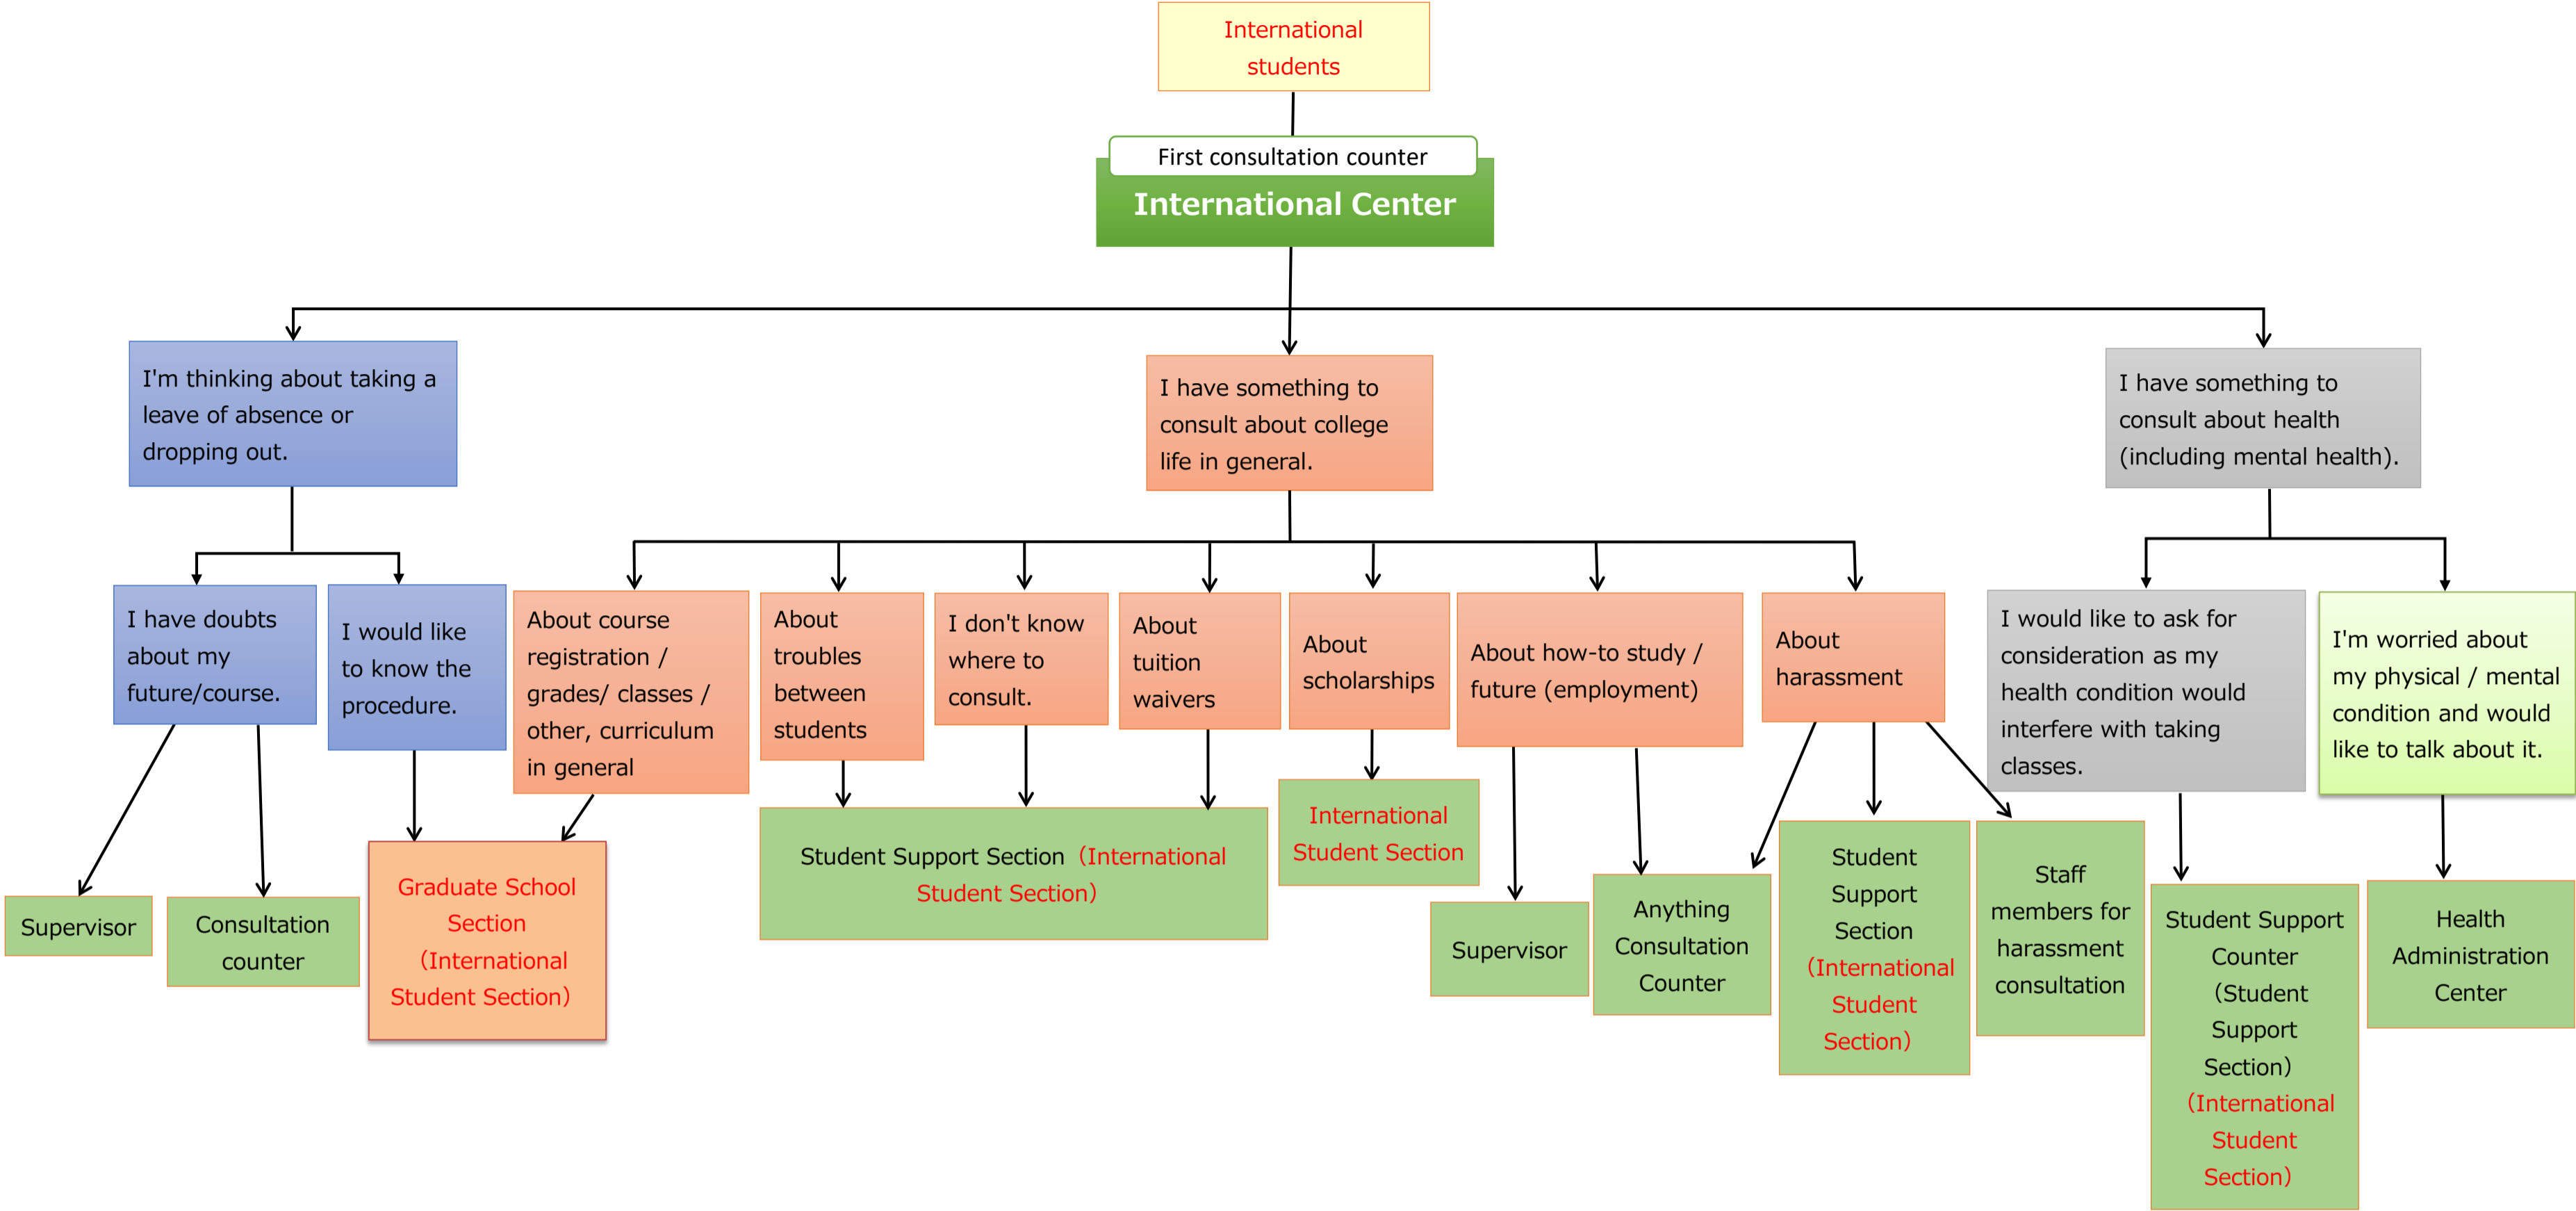

Consultation Flowchart for International Students

- Consultations at each section may be shared with other sections for educational purpose if necessary. If it is inconvenient to be shared, please let us know at the time of consultations.
- (International Student Section) indicates that the cooperation of the International Student Section may be required to respond to consultations from international students who would like to talk in English.
- For Anything Consultation Counter and Prevention of Harassment (To make campus life comfortable), please refer to the other page on HUSM student portal.